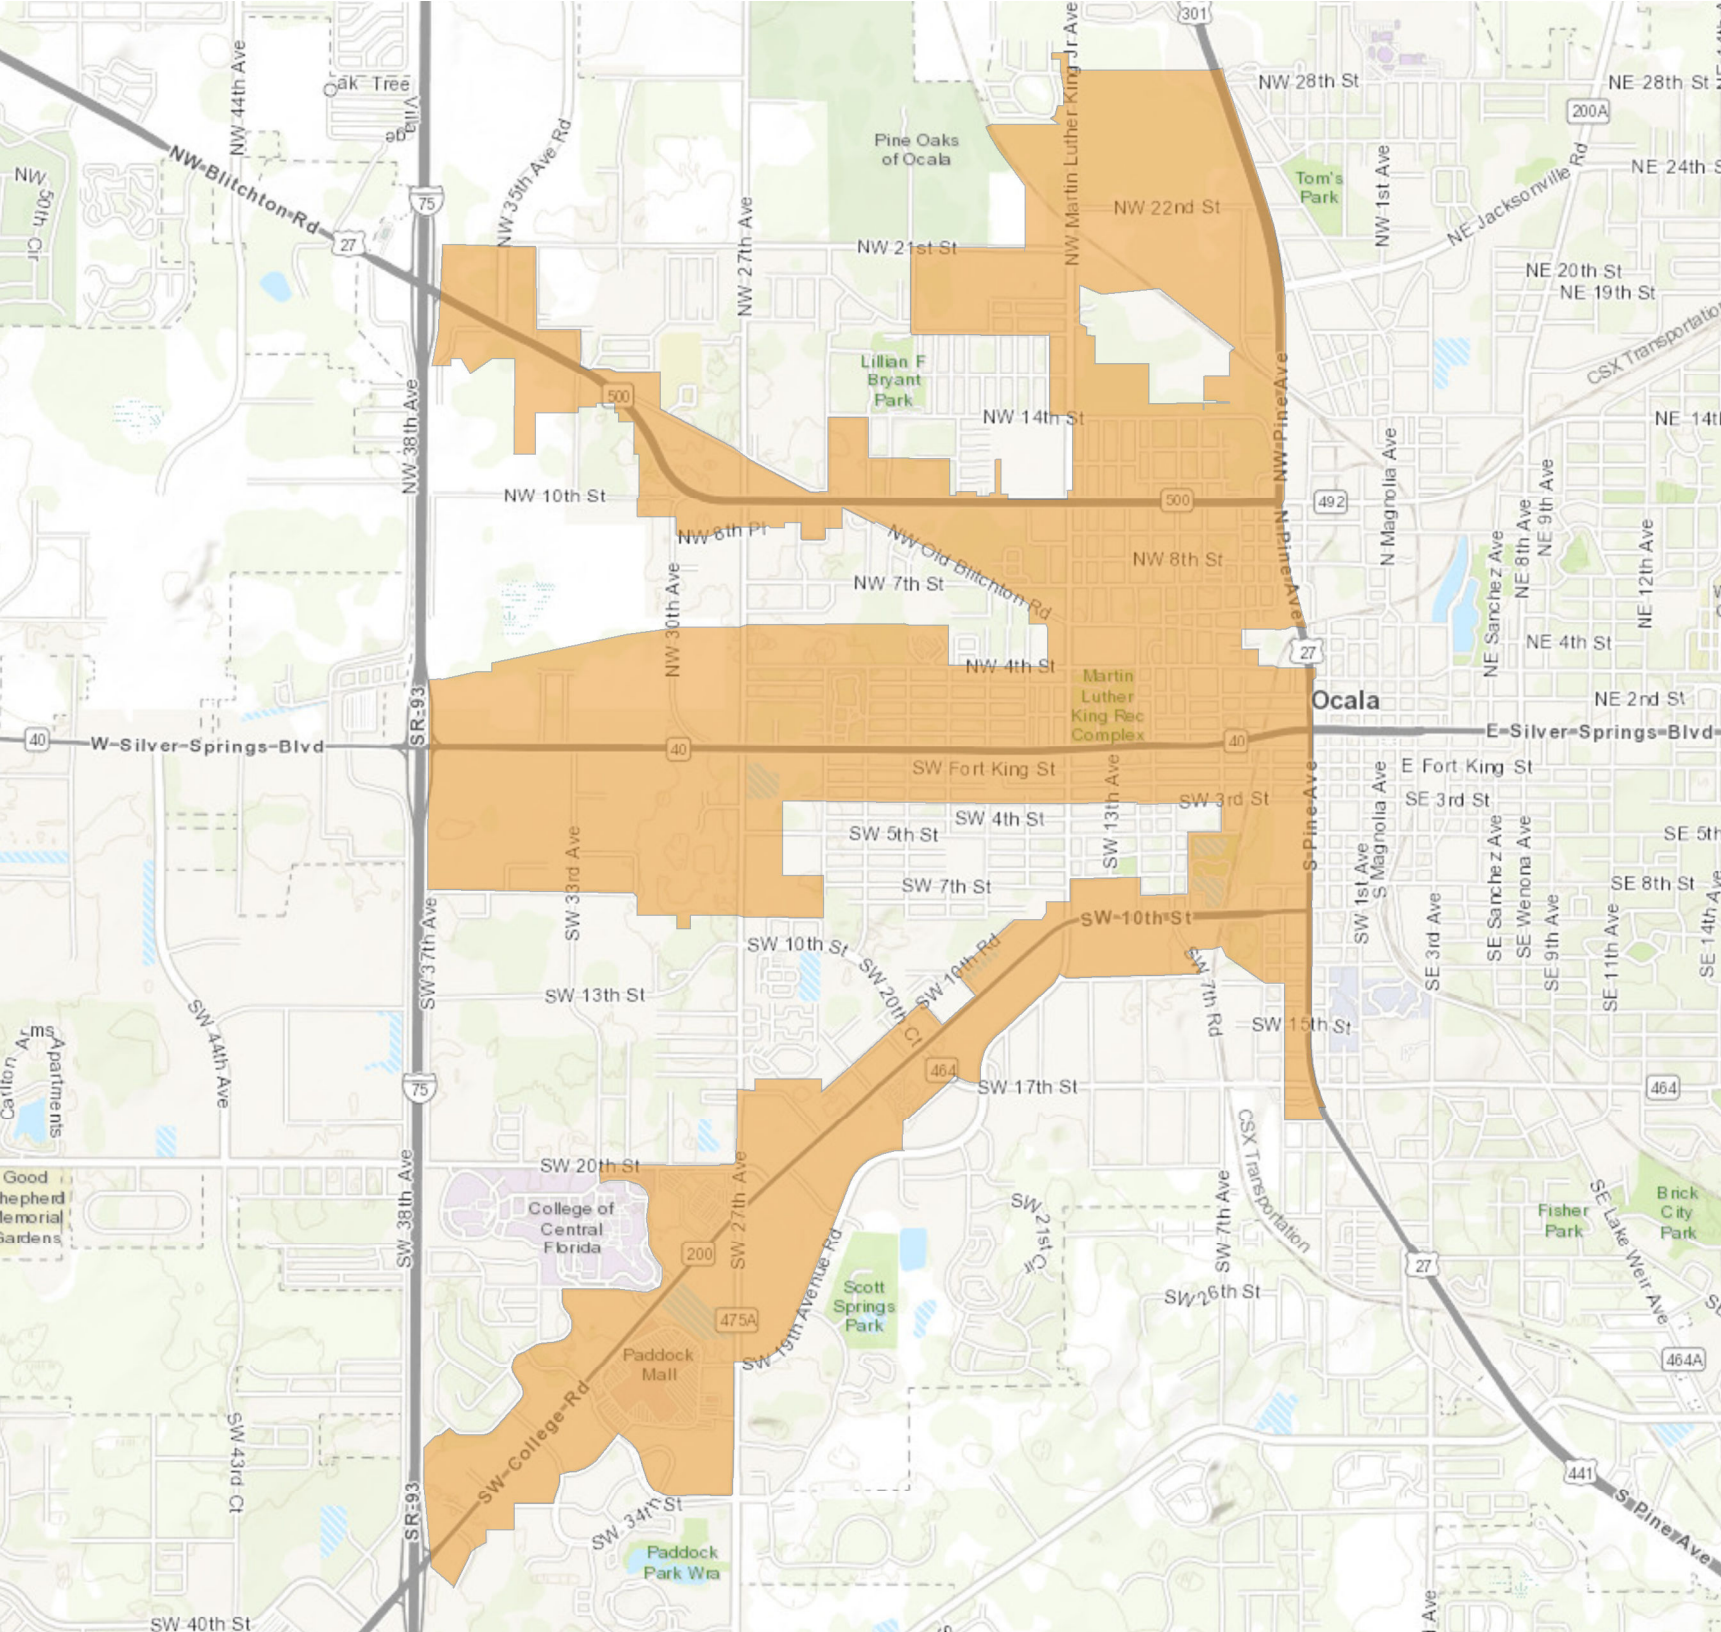

Ocala Community Redevelopment Area

Legend

West Ocala CRA

Map updated on May 9, 2018
by the City of Ocala Growth
Management Department